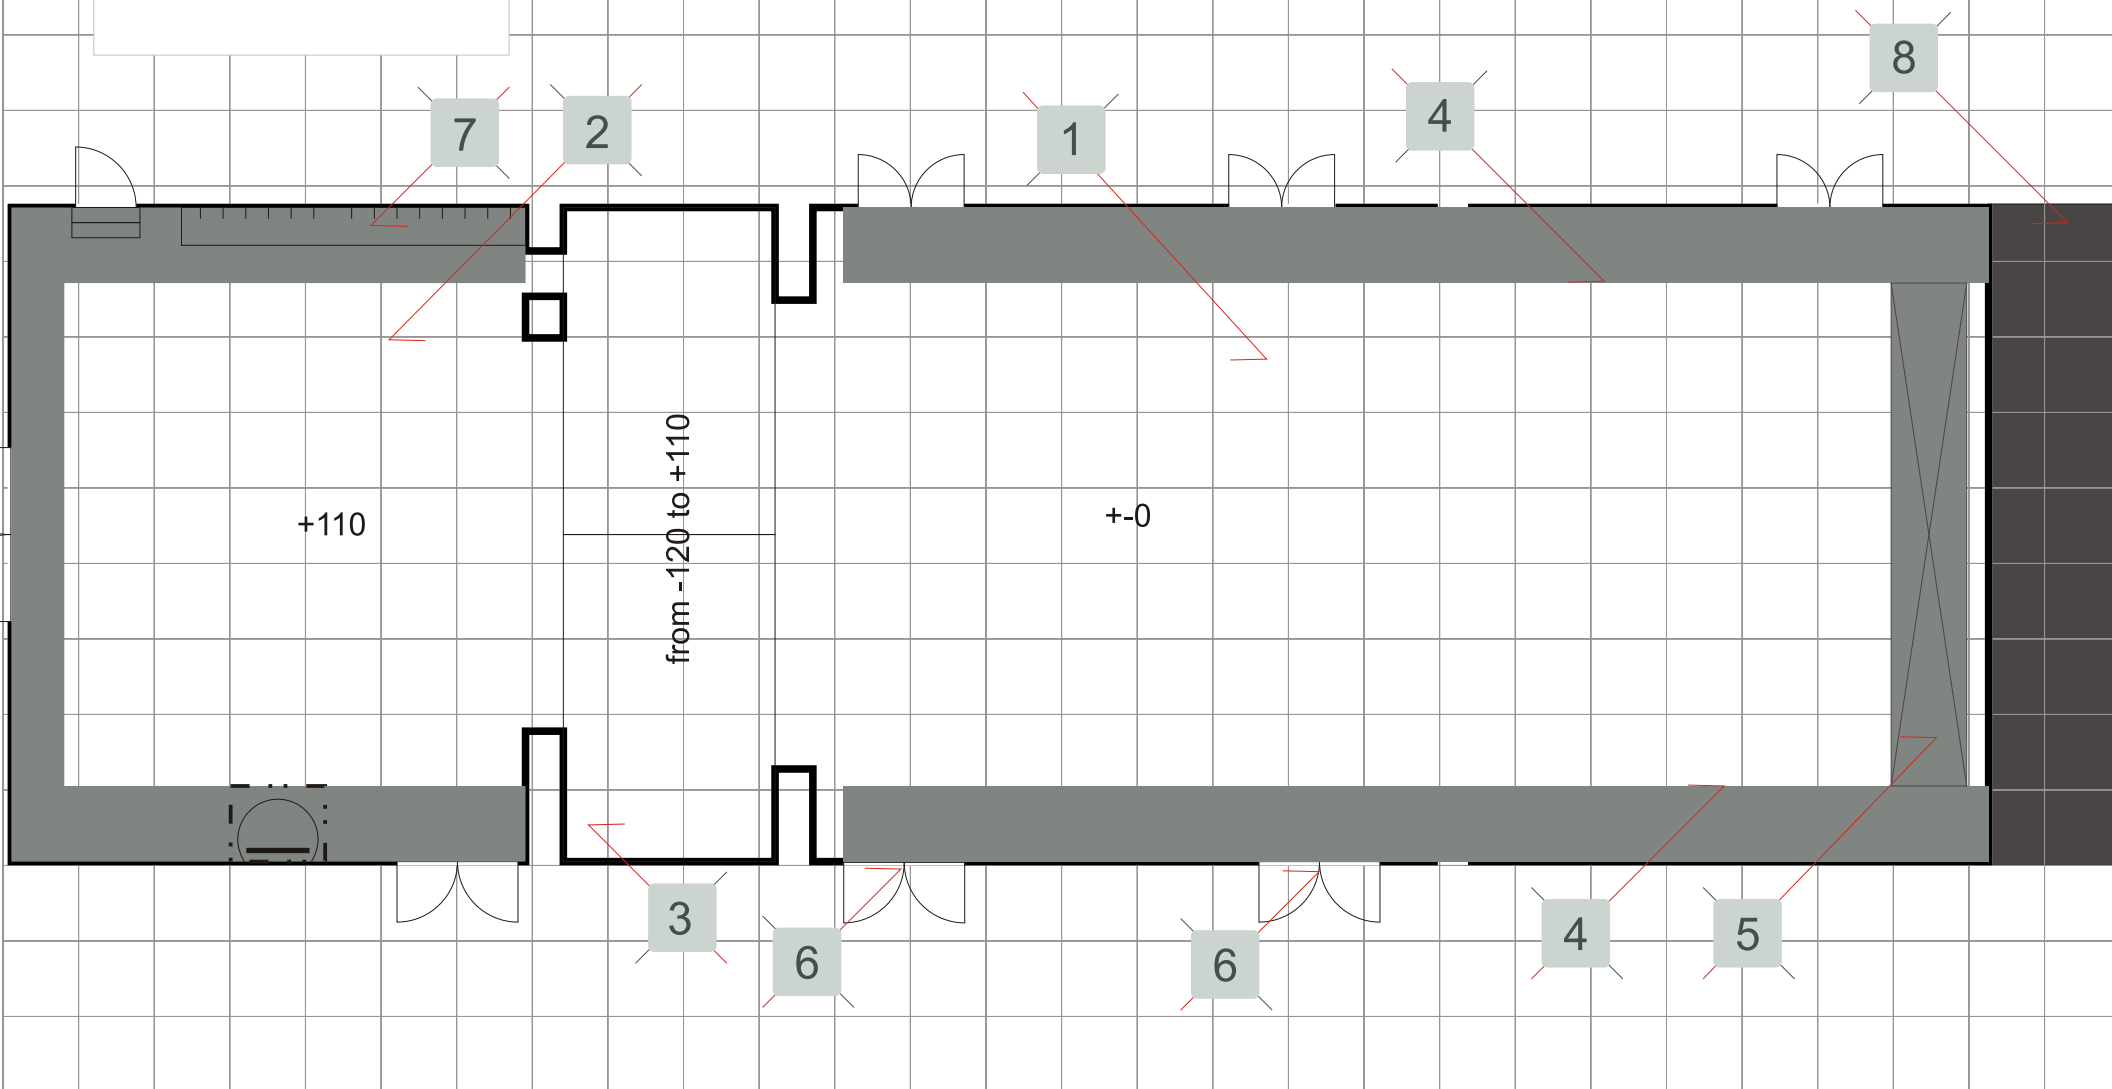

DIVADELNÍ STUDIO MARTA

HORIZONTAL PROJECTION 1:100

- 1 bottom stage
- 2 upper stage
- 3 stage lifts space
- 4 technical bridges
- 5 moving bridge
- 6 entrance for audience
- 7 fly bars control
- 8 light and sound cabin

DIVADELNÍ STUDIO MARTA

side view 1:100

- 1 bottom stage
- 2 upper stage
- 3 stage lifts space
- 4 light and sound cabin
- 5 technical bridges
- 6 moving bridge
- 7 lighting grid
- 8 fly bars
- 8 scene dock