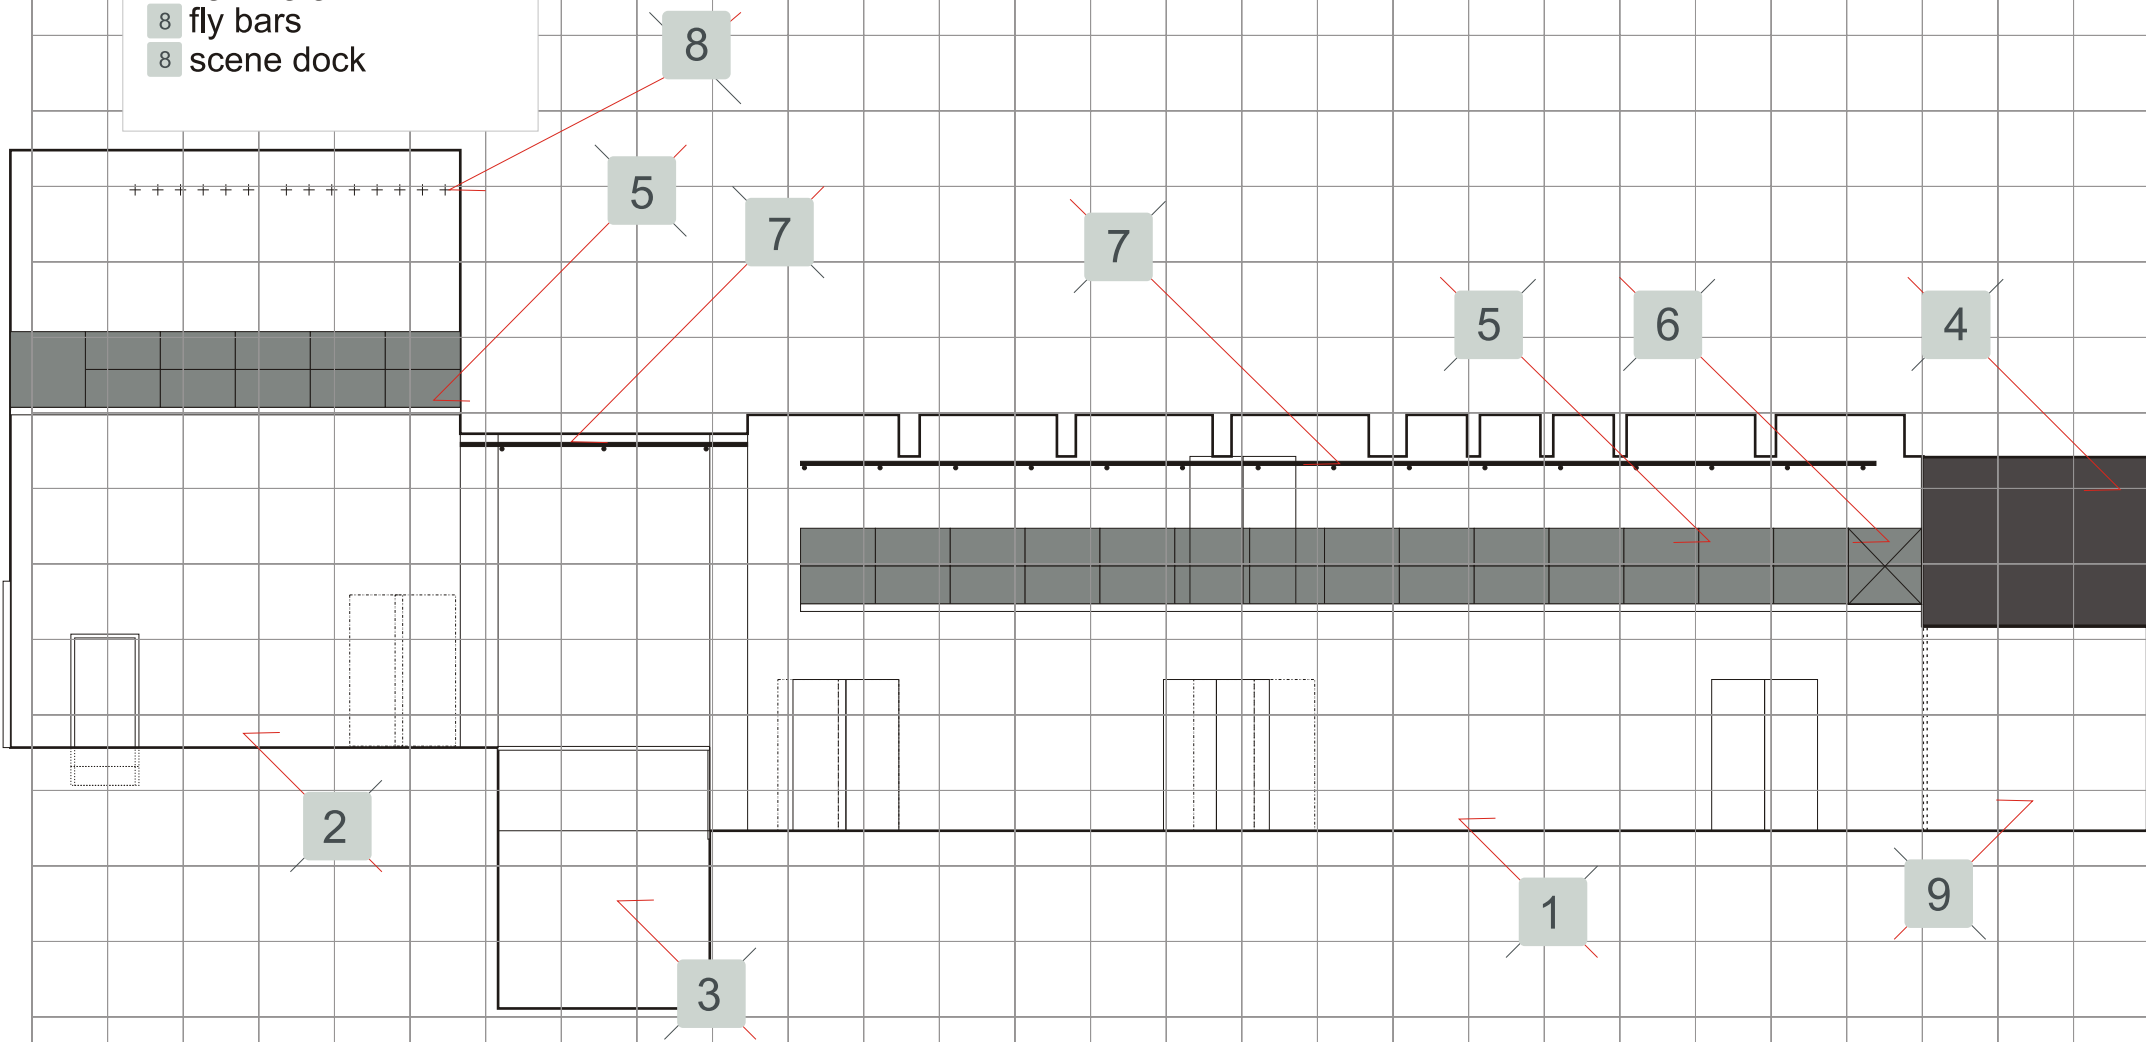

DIVADELNÍ STUDIO MARTA

HORIZONTAL PROJECTION 1:100

- 1 bottom stage
- 2 upper stage
- 3 stage lifts space
- 4 technical bridges
- 5 moving bridge
- 6 entrance for audience
- 7 fly bars control
- 8 light and sound cabin

DIVADELNÍ STUDIO MARTA

side view 1:100

- 1 bottom stage
- 2 upper stage
- 3 stage lifts space
- 4 light and sound cabin
- 5 technical bridges
- 6 moving bridge
- 7 lighting grid
- 8 fly bars
- 8 scene dock