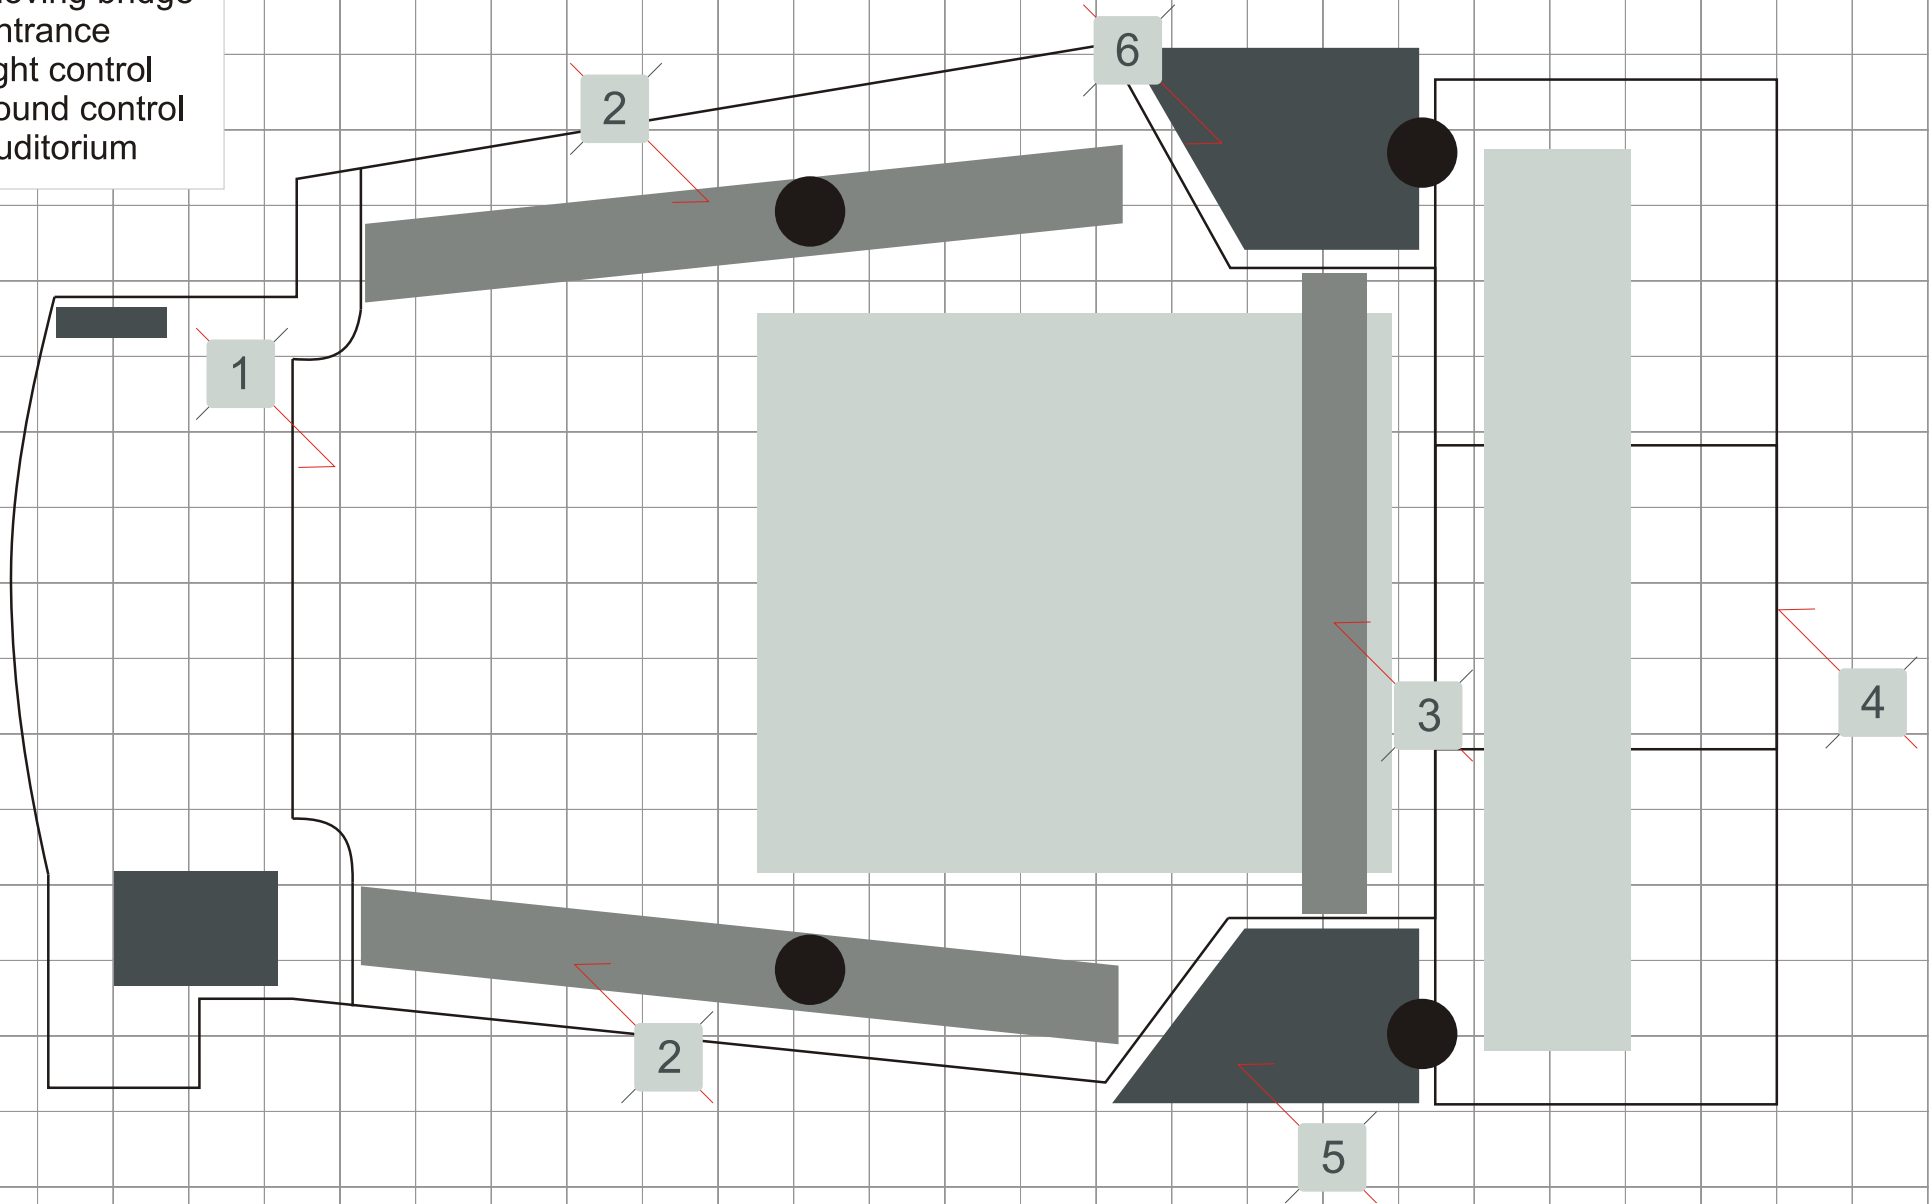

## HORIZONTAL PROJECTION 1:100

- 1 stage
- 2 tech.bridges
- 3 moving bridge
- 4 entrance
- 5 light control
- 6 sound control
- auditorium

## side view 1:100

- 1 entrance
- 2 moving bridge
- 3 lighting grid
- 4 tech. bridges
- 5 light and sound control
- auditorium